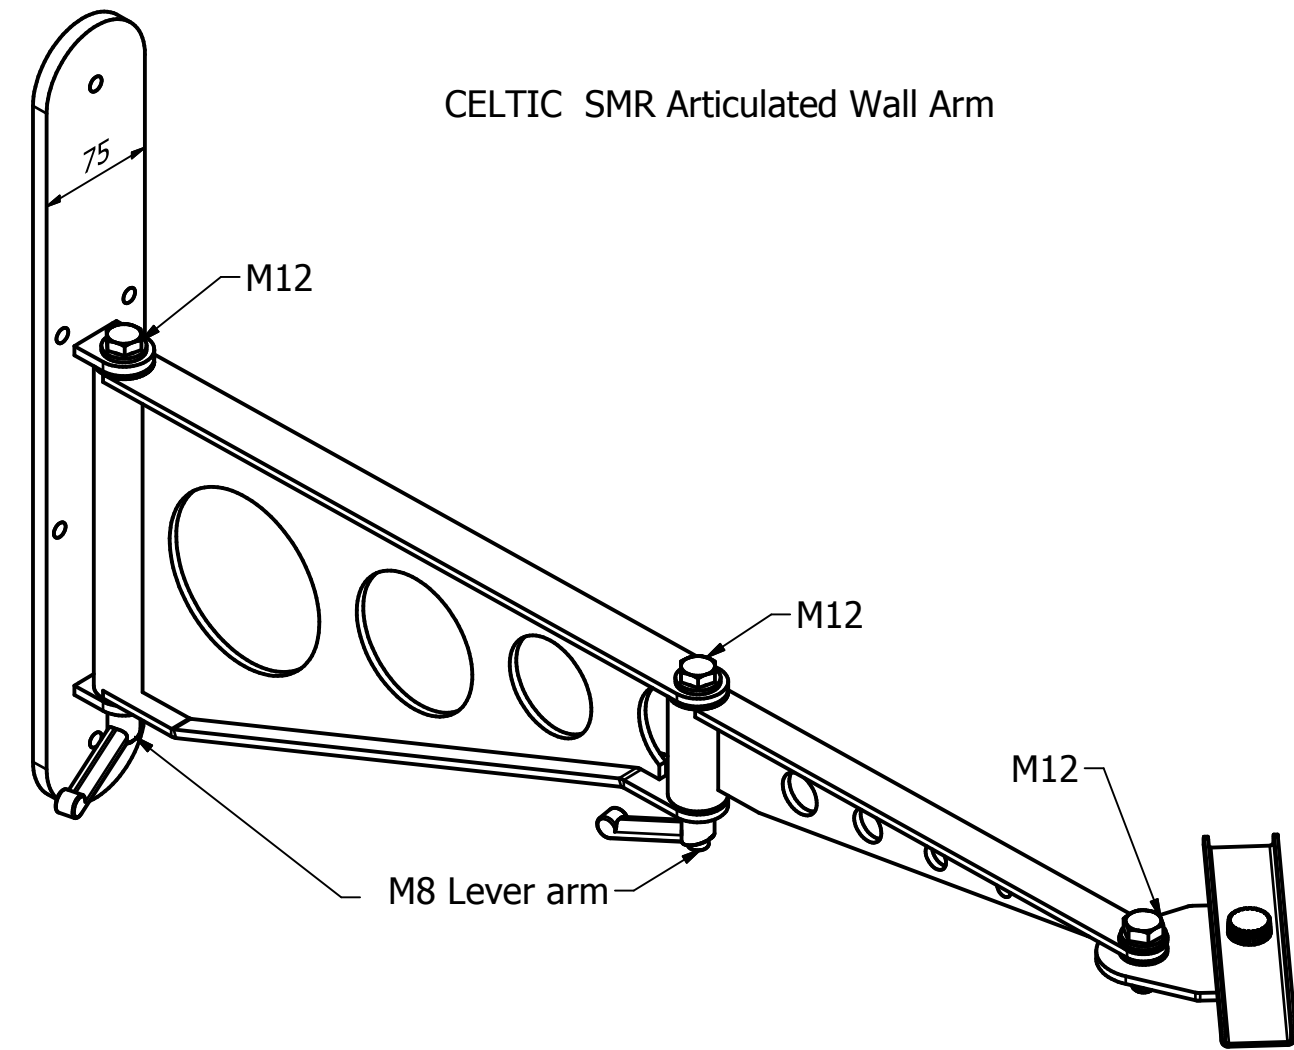

CELTIC SMR Articulated Wall Arm

WORKSHEET

Cust. Ord No:	Date Order Rec'd:
Customer:	Description:
	Part No: CSMR-800WB
Works Ref:	Prepared By: Colin
	Rev:

Sheet No:
1 of 9
A4