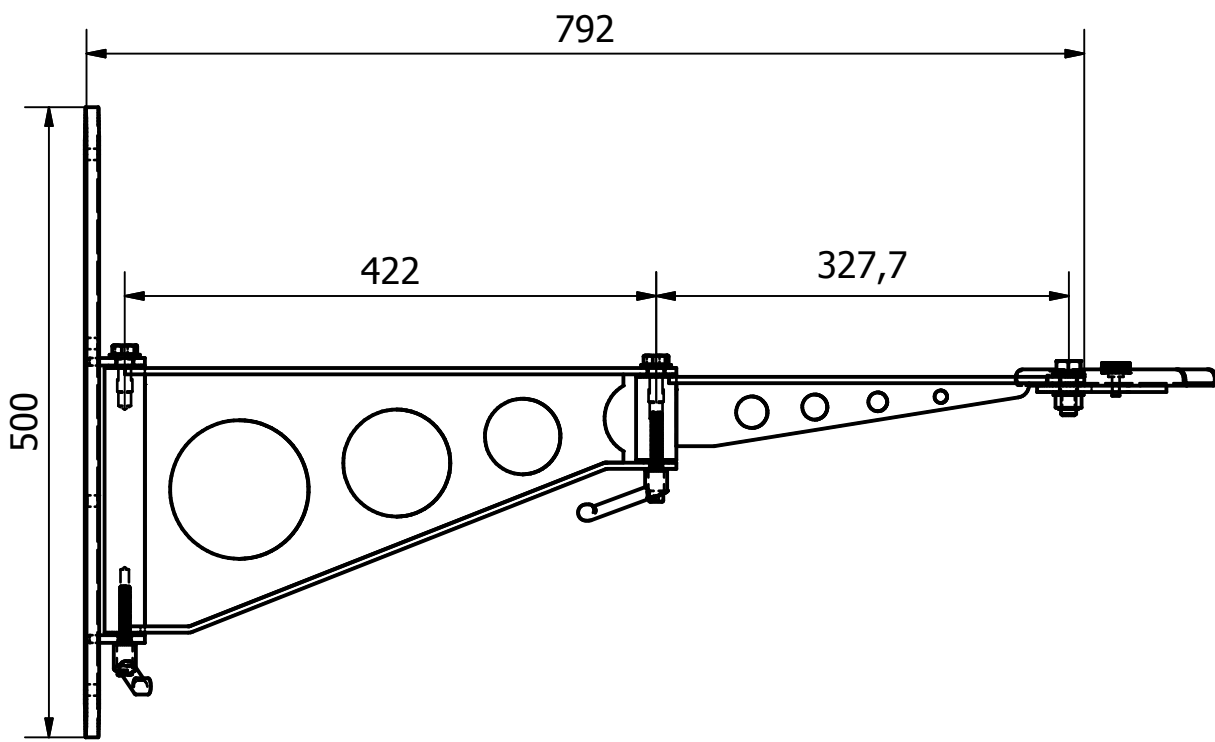

CELTIC SMR Articulated Wall Arm

WORKSHEET

Cust. Ord No:	Date Order Rec'd:
Customer:	Description:
	Part No: CSMR-800WB
Works Ref:	Prepared By: Colin
	Rev:

Sheet No:
1 of 9
A4